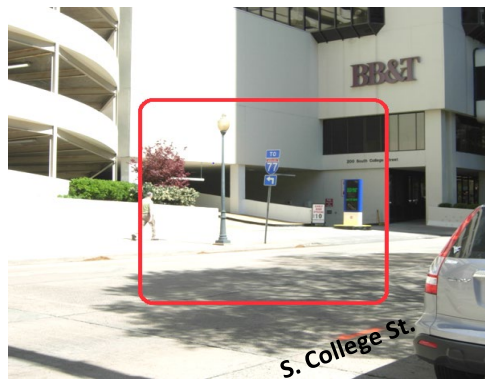

## NCCTO – Monday through Friday Access

**BB&T Center/Building, 20th Floor  
200 South College Street, Suite 2020  
Charlotte, NC 28202  
800.969.3926, Extension 2**

The BB&T Building is near the center of uptown Charlotte at 200 South College Street, between 3rd and 4th Streets. The BB&T Building has a rounded parking garage.

### Street Level (1<sup>st</sup> floor) Elevators

Choose elevators marked 14-22 and take it to the **20th Floor**.

**Accessing through the Overstreet Mall (3<sup>rd</sup> floor):** If arriving to the BB&T Building via the Overstreet Mall, the third-floor **office building elevators** are between Merle Norman and Zen Taco, across from four **glass art pictures**. Take the **14-22** office building elevators to the **20th Floor**.

1. On **South College Street** (one-way).

2. On **East 4th Street** (one-way). This garage entrance involves veering off to the left, into the **garage tunnel**.

3. Also, from **East 4th Street** (one-way), just after crossing South College Street, on the left side.

**Please be aware that the parking elevators service the parking garage ONLY. These elevators do NOT take passengers to the NCCTO.**

Candidates who park on Floor 3 of the BB&T parking garage can enter the building through one of two entrances. The office building elevators are between **Zen Taco** and **Merle Norman**. Use the elevator bank marked **14 – 22**; the NCCTO is on the **20th floor**.