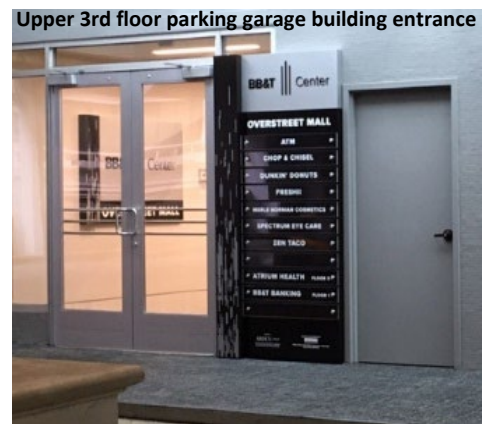

### Street Level (1<sup>st</sup> floor) Elevators

Choose elevators marked 14-22 and take it to the **20th Floor**.

**Accessing through the Overstreet Mall (3<sup>rd</sup> floor):** If arriving to the BB&T Building via the Overstreet Mall, the third-floor **office building elevators** are between Merle Norman and Zen Taco, across from four **glass art pictures**. Take the **14-22** office building elevators to the **20th Floor**.

**Please be aware that the parking elevators service the parking garage ONLY. These elevators do NOT take passengers to the NCCTO.**

Candidates who park on Floor 3 of the BB&T parking garage can enter the building through one of two entrances. The office building elevators are between **Zen Taco** and **Merle Norman**. Use the elevator bank marked **14 – 22**; the NCCTO is on the **20th floor**.