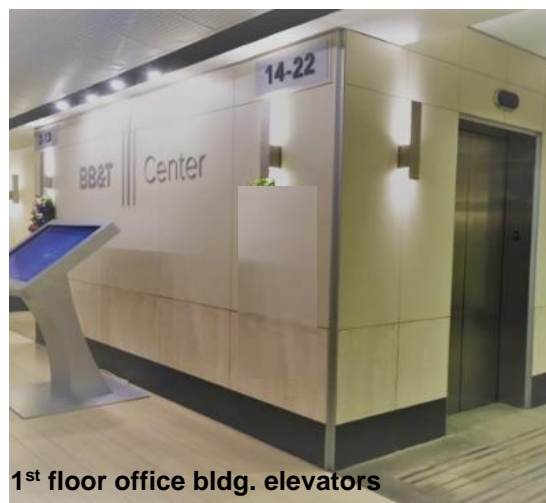

NCCTO[®] TEST CENTER

MONDAY – FRIDAY BUILDING ACCESS

**BB&T CENTER/BUILDING, 20TH FLOOR
200 SOUTH COLLEGE STREET, SUITE 2020
CHARLOTTE, NC 28202
800.969.3926, EXTENSION 2**

The BB&T Building is near the center of uptown Charlotte at 200 South College Street, between Third and Fourth Streets. The BB&T Building has a rounded parking garage.

Street Level (1st floor) Elevators

Choose elevators marked 14-22 and take it to the **20th floor**.

Accessing through the Overstreet Mall (3rd floor): If arriving to the BB&T Building via the Overstreet Mall, the 3rd floor office building elevators are between Dunkin' Donuts and Zen Taco, across from four **glass art pictures**. Take the **14-22** office building elevators to the **20th floor**.

Glass art across from 3rd floor office bldg. elevators

3rd floor office bldg. elevators

For Candidates Who Park in the BB&T Parking Garage:

The maximum, regular parking fee is \$24 per day (fees subject to change); the NCCTO will not validate parking.

Candidates who park on the 3rd floor of the BB&T parking garage can enter the building through one of two entrances. The office building elevators are between **Zen Taco** and **Dunkin' Donuts**. Use the elevator bank marked **14 – 22**; the NCCTO is on the **20th floor**.