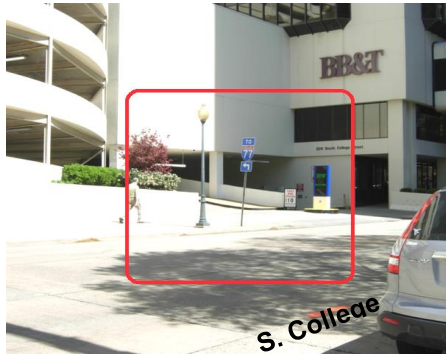

NCCTO[®] TEST CENTER

MONDAY – FRIDAY BUILDING ACCESS

**BB&T CENTER/BUILDING, 20TH FLOOR
200 SOUTH COLLEGE STREET, SUITE 2020
CHARLOTTE, NC 28202
800.969.3926, EXTENSION 2**

The BB&T Building is near the center of uptown Charlotte at 200 South College Street, between Third and Fourth Streets. The BB&T Building has a rounded parking garage.

Street Level (1st floor) Elevators

Choose elevators marked 14-22 and take it to the **20th floor**.

Accessing through the Overstreet Mall (3rd floor): If arriving to the BB&T Building via the Overstreet Mall, the 3rd floor office building elevators are between Dunkin' Donuts and Zen Taco, across from four **glass art pictures**. Take the **14-22** office building elevators to the **20th floor**.

Glass art across from 3rd floor office bldg. elevators

3rd floor office bldg. elevators

For Candidates Who Park in the BB&T Parking Garage:

The maximum, regular parking fee is \$24 per day (fees subject to change); the NCCTO will not validate parking.

There are three entrances to the **BB&T parking garage**:

1. On **South College Street** (one-way).

2. On **East 4th Street** (one-way). This garage entrance involves veering off to the left, into the **garage tunnel**.