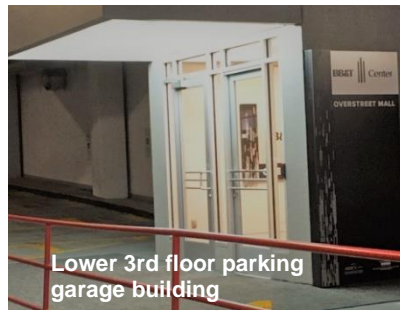

There are three entrances to the **BB&T parking garage**:

1. On **South College Street** (one-way).

2. On **East 4th Street** (one-way). This garage entrance involves veering off to the left, into the **garage tunnel**.

Candidates who park on the 3rd floor of the BB&T parking garage can enter the building through one of two entrances. The office building elevators are between **Zen Taco** and **Dunkin' Donuts**. Use the elevator bank marked **14 – 22**; the NCCTO is on the **20th floor**.