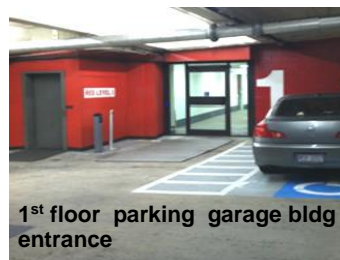

Candidates who park on other parking garage floors need to take one of the parking elevators to the 1st or 3rd floor and find the nearby office building elevators. Take one of the office building elevators to the NCCTO. (Saturday candidates MUST go to the 1st floor.)

Returning to your car

Please note that to return to your car if you parked on a floor other than 1 or 3, you will need to access the PARKING GARAGE elevator banks located on either the 1st or 3rd floors.